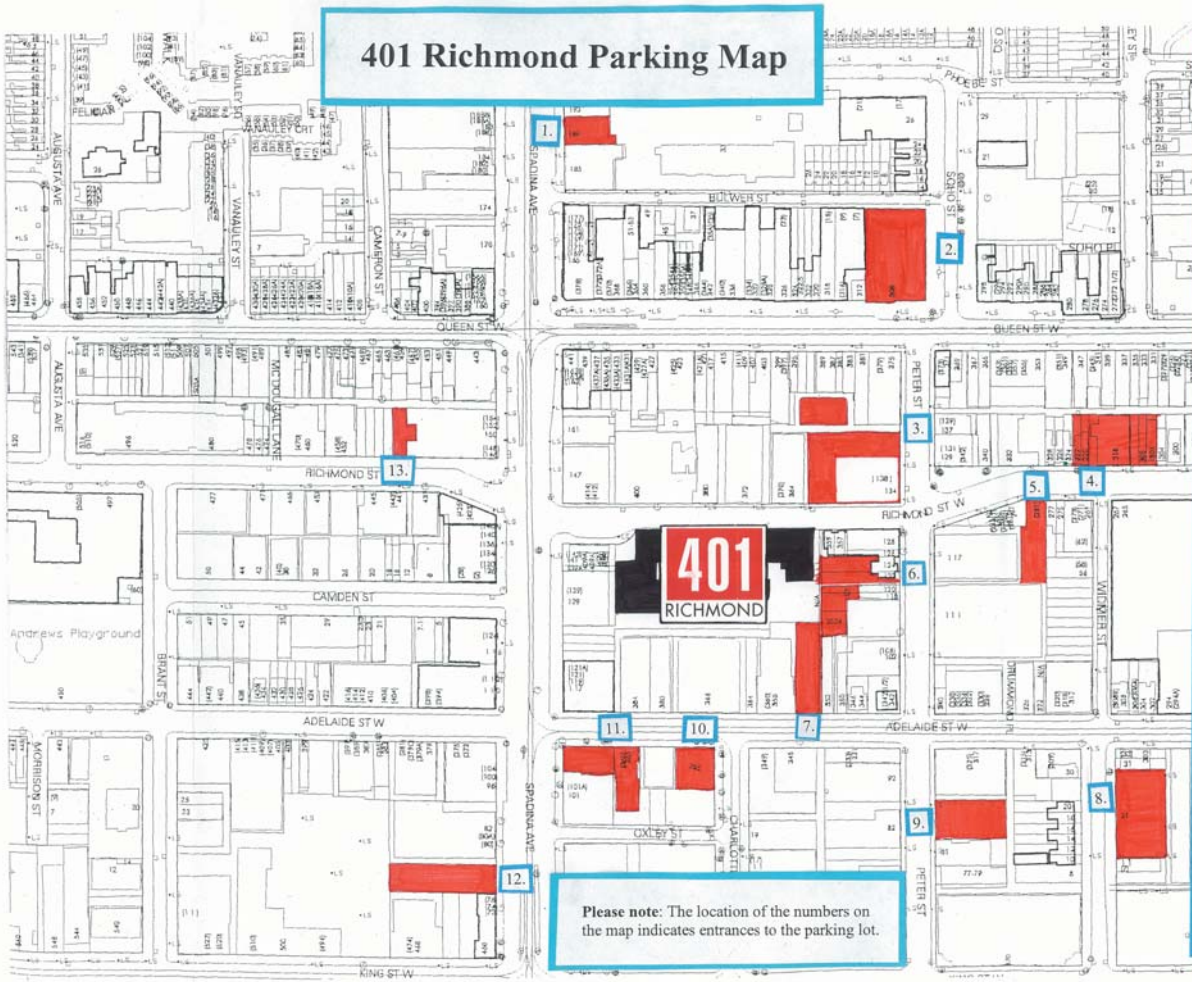

401 Richmond Parking Map

Parking Rates Legend

1. \$3 /half hour
\$12 Max Mon-Fri 7am-6pm
2. \$3.50 /half hour
\$10.50 Max Mon-Fri 6am-6pm
Cash Only
3. \$3.50 /half hour
\$12 Max Mon-Fri 6am-6pm
Cash Only
4. \$2 /20 minutes
\$12 Max Mon-Fri 6am-6pm
5. \$3 /half hour
\$12 Max Mon-Fri 5am-7pm
6. \$4 /half hour
\$12 Max Mon-Fri 7am-6pm
7. \$5 /half hour
\$15 Max Mon-Fri 6am-6pm
8. \$4 /half hour
\$13 Max Mon-Fri 6am-6pm
9. \$3 /half hour
\$12 Max Mon-Fri 6am-6pm
10. \$4 /half hour
\$18 Max Mon-Fri 6am-6pm
11. \$2 /half hour
\$22 Max Mon-Fri 8am-5pm
12. \$3.50 /half hour
\$14 Max Mon-Fri 8am-5pm
Cash Only
13. \$3 /half hour
\$12 Max Mon-Fri 7am-6pm
Cash Only

Please note: The location of the numbers on the map indicates entrances to the parking lot.